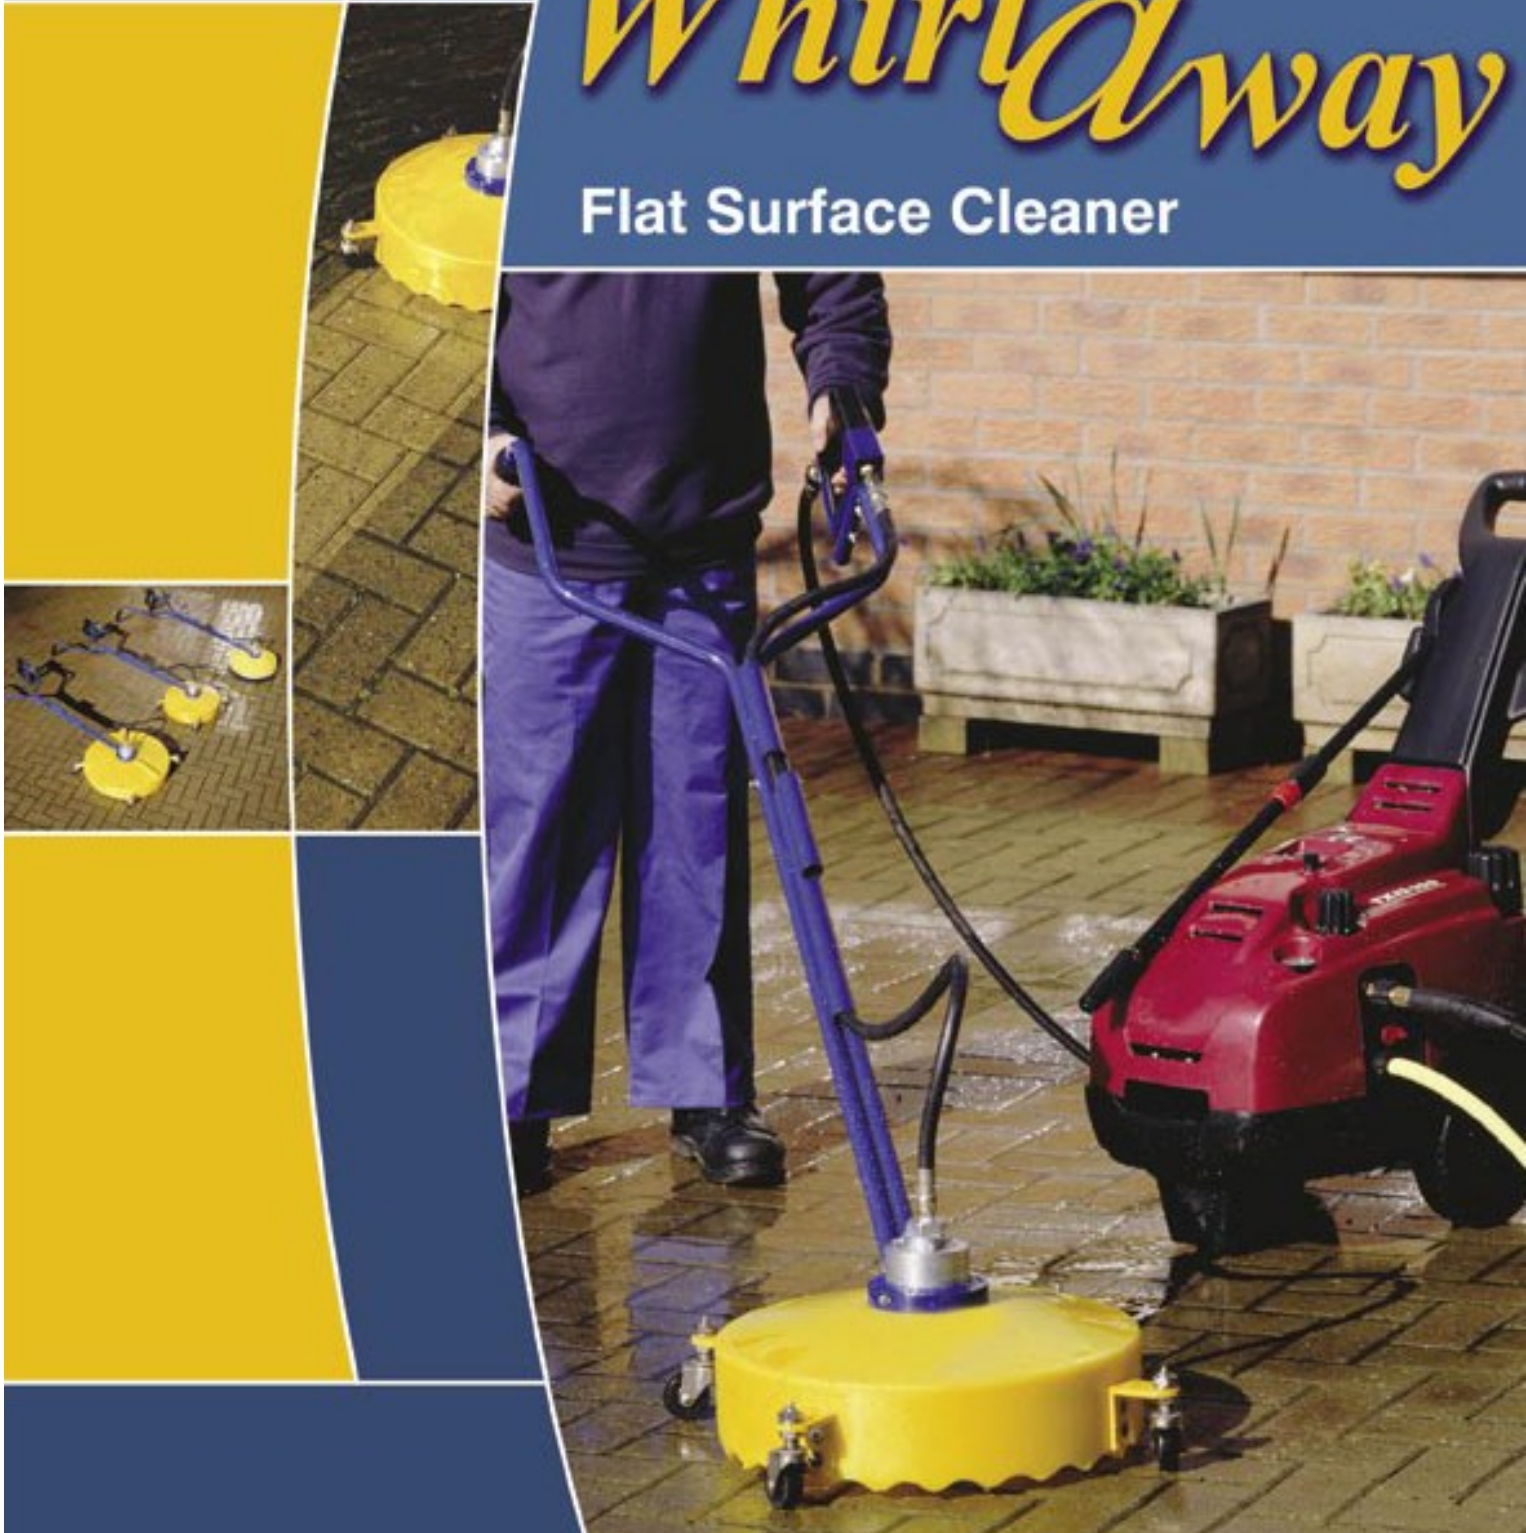

The ultimate in flat
surface cleaning
technology

Whirlaway

Flat Surface Cleaner

Contact us for further information:
sales@capitalpowerclean.co.uk
01506 854585

CAPITAL POWER CLEAN 
protecting your image

The Whirlaway flat surface cleaner cleans up to 20 square metres per minute, increasing productivity, saving 80% on labour costs and minimising operator fatigue.

The rotary head is ideal for fast cleaning of all types of flat surfaces including concrete floors, driveways and patios and can be used with any hot or cold pressure washer.

- 4 versions available: 16" - 24" with brush skirt or swivel castors
- Eliminates striping and achieves a uniformly cleaned surface
- Operator-Friendly: Reduced fatigue and outstanding surface coverage
- Cleans up to 20 square metres per minute
- Durable cover eliminates over spray and damage to surrounding area
- Can be used with hot or cold water up to 276 bar at 30 litres per minute
- Maximum water temperature 80°C
- Supplied with trigger gun & nozzles