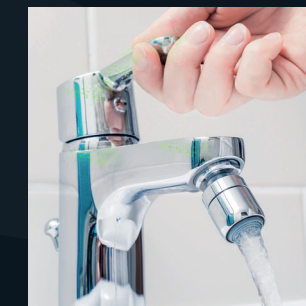

**MILITARY GRADE CONNECTORS**

- Effortlessly switch between Storm & JET3

**ANTI DRIP CHECK VALVE**

- Quick connect

**QUICKLY SANITISE ALL FREQUENTLY TOUCHED SURFACES**

SHOPPING TROLLEYS

DOOR HANDLES

TRANSPORT HAND RAILS