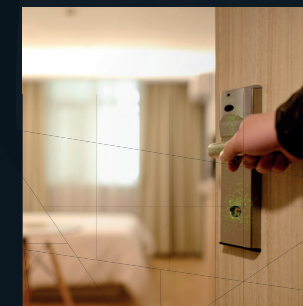

**MILITARY GRADE CONNECTORS**

- Effortlessly switch between Storm & JET3

**ANTI DRIP CHECK VALVE**

- Quick connect

**QUICKLY SANITISE ALL FREQUENTLY TOUCHED SURFACES**

SHOPPING TROLLEYS

DOOR HANDLES

TRANSPORT HAND RAILS

## WALL DOCK

Hang neatly on the wall