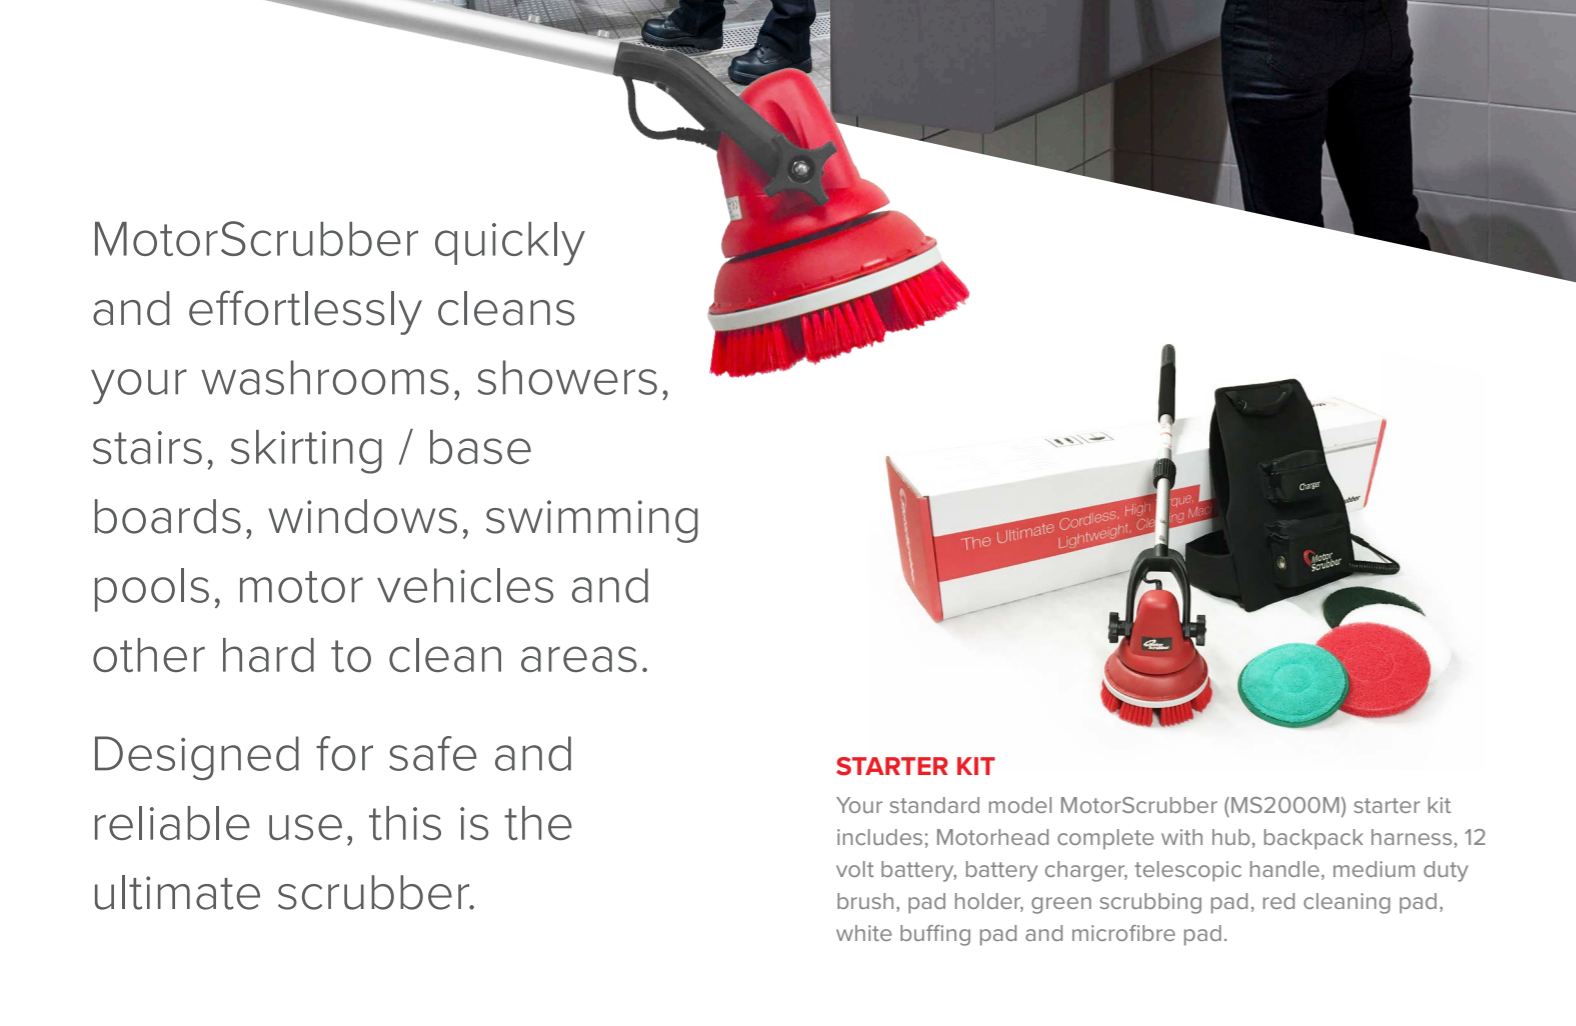

MotorScrubber quickly and effortlessly cleans your washrooms, showers, stairs, skirting / base boards, windows, swimming pools, motor vehicles and other hard to clean areas.

Designed for safe and reliable use, this is the ultimate scrubber.