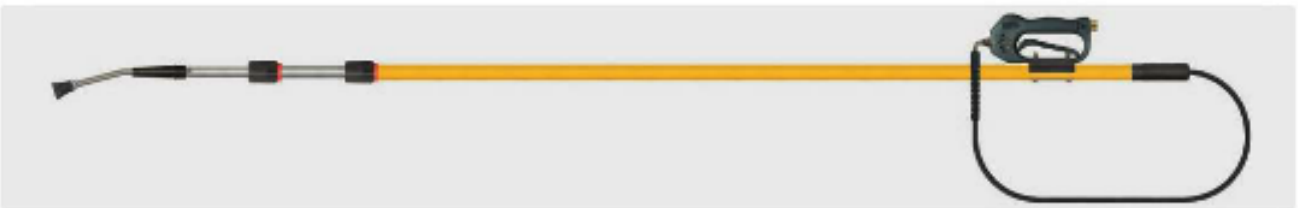

R+M Nr.	⌀	[R]	⊗	↔	⊕
525 070 2	2,9 kg	lance 15° bended	nozzle protector ST-10 - 1/4" F NPT	2,3 - 3,8 m	3/8" F
525 085 2	3,3 kg	lance 15° bended	nozzle protector ST-10 - 1/4" F NPT	2,3 - 5,6 m	3/8" F
525 100 2	3,9 kg	lance 15° bended	nozzle protector ST-10 - 1/4" F NPT	2,9 - 7,4 m	3/8" F